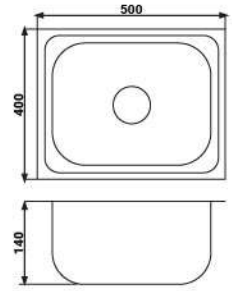

Size : 50x40x14cm
Bowl : Single
Thickness : 0.35mm
Surface : Polished
Waste : PVC

PRES-6248

Size : 62x48x18cm
Bowl : Single
Thickness : 0.55mm
Surface : Polished
Waste : Stainless

PRES-7540

Size : 75x40x14cm
Bowl : Single
Thickness : 0.35mm
Surface : Polished
Waste : PVC

PRES-7540 L

Size : 75x40x14cm
Bowl : Single
Thickness : 0.35mm
Surface : Polished
Waste : PVC

PRES-7545 K

Size : 75x45x19cm
Bowl : Single
Thickness : 0.55mm
Surface : Polished
Waste : Stainless

PRESTILE

SINGLE BASIN KITCHEN SINK

PRES-9643

Size : 96x43x14cm
Bowl : Single
Thickness : 0.35mm
Surface : Polished
Waste : PVC

PRES-9643 L

Size : 96x43x14cm
Bowl : Single
Thickness : 0.35mm
Surface : Polished
Waste : PVC

PRES-9643 K

Size : 96x43x18cm
Bowl : Single
Thickness : 0.55mm
Surface : Polished
Waste : Stainless

PRES-10050

Size : 100x50x18cm
Bowl : Single
Thickness : 0.55mm
Surface : Polished
Waste : Stainless

PRES-10050 N

Size : 100x50x19cm
Bowl : Single
Thickness : 0.55mm
Surface : Polished
Waste : Stainless

PRESTILE