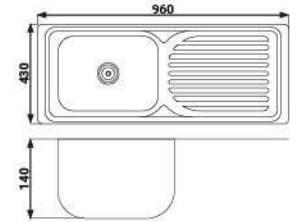

PRES-9643

Size : 96x43x14cm
Bowl : Single
Thickness : 0.35mm
Surface : Polished
Waste : PVC

PRES-9643 L

Size : 96x43x14cm
Bowl : Single
Thickness : 0.35mm
Surface : Polished
Waste : PVC

PRES-9643 K

Size : 96x43x18cm
Bowl : Single
Thickness : 0.55mm
Surface : Polished
Waste : Stainless

PRES-10050

Size : 100x50x18cm
Bowl : Single
Thickness : 0.55mm
Surface : Polished
Waste : Stainless

PRES-10050 N

Size : 100x50x19cm
Bowl : Single
Thickness : 0.55mm
Surface : Polished
Waste : Stainless

PRESTILE

DOUBLE BASIN KITCHEN SINK

PRES-8550

Size : 85x50x18cm
Bowl : Double
Thickness : 0.55mm
Surface : Polished
Waste : Stainless

PRES-12050 P

Size : 120x50x15cm
Bowl : Double
Thickness : 0.55mm
Surface : Polished
Waste : PVC

PRES-8550 TRL

- Sink Size** : 85x50x18cm
Trolley Size : 83x48.2x78cm - 81cm (with leg extender)
Bowl : Double
Thickness : 0.55mm
Surface : Polished
Waste : Stainless
Features : Selang Afur PVC, Afur PVC, Sifon Plastik