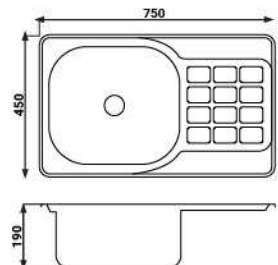

Size : 50x40x14cm
Bowl : Single
Thickness : 0.35mm
Surface : Polished
Waste : PVC

PRES-6248

Size : 62x48x18cm
Bowl : Single
Thickness : 0.55mm
Surface : Polished
Waste : Stainless

PRES-7540

Size : 75x40x14cm
Bowl : Single
Thickness : 0.35mm
Surface : Polished
Waste : PVC

PRES-7540 L

Size : 75x40x14cm
Bowl : Single
Thickness : 0.35mm
Surface : Polished
Waste : PVC

PRES-7545 K

Size : 75x45x19cm
Bowl : Single
Thickness : 0.55mm
Surface : Polished
Waste : Stainless

PRESTILE

SINGLE BASIN KITCHEN SINK

PRES-9643

Size : 96x43x14cm
Bowl : Single
Thickness : 0.35mm
Surface : Polished
Waste : PVC

PRES-9643 L

Size : 96x43x14cm
Bowl : Single
Thickness : 0.35mm
Surface : Polished
Waste : PVC

PRES-9643 K

Size : 96x43x18cm
Bowl : Single
Thickness : 0.55mm
Surface : Polished
Waste : Stainless

PRES-10050

Size : 100x50x18cm
Bowl : Single
Thickness : 0.55mm
Surface : Polished
Waste : Stainless

PRES-10050 N

Size : 100x50x19cm
Bowl : Single
Thickness : 0.55mm
Surface : Polished
Waste : Stainless

PRESTILE