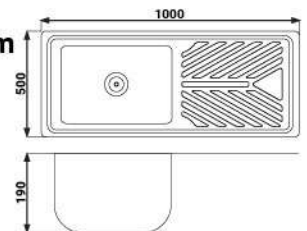

PRES-9643

Size : 96x43x14cm
Bowl : Single
Thickness : 0.35mm
Surface : Polished
Waste : PVC

PRES-9643 L

Size : 96x43x14cm
Bowl : Single
Thickness : 0.35mm
Surface : Polished
Waste : PVC

PRES-9643 K

Size : 96x43x18cm
Bowl : Single
Thickness : 0.55mm
Surface : Polished
Waste : Stainless

PRES-10050

Size : 100x50x18cm
Bowl : Single
Thickness : 0.55mm
Surface : Polished
Waste : Stainless

PRES-10050 N

Size : 100x50x19cm
Bowl : Single
Thickness : 0.55mm
Surface : Polished
Waste : Stainless

PRESTILE

DOUBLE BASIN KITCHEN SINK

PRES-8550

Size : 85x50x18cm
Bowl : Double
Thickness : 0.55mm
Surface : Polished
Waste : Stainless

PRES-12050 P

Size : 120x50x15cm
Bowl : Double
Thickness : 0.55mm
Surface : Polished
Waste : PVC

PRES-12050 H

Size : 120x50x16cm
Bowl : Double
Thickness : 0.55mm
Surface : Polished
Waste : PVC

PRESTILE

KITCHEN SINK WITH TROLLEY

PRES-6248 TRL

- Sink Size** : 62x48x18cm
Trolley Size : 60.3x45.5x78cm - 81cm (with leg extender)
Bowl : Single
Thickness : 0.55mm
Surface : Polished
Waste : Stainless
Features : Selang Afur PVC, Afur PVC, Sifon Plastik