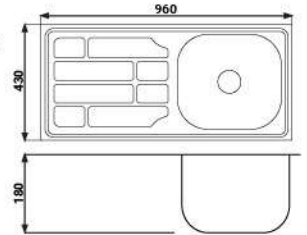

PRES-7540 L

Size : 75x40x14cm
Bowl : Single
Thickness : 0.35mm
Surface : Polished
Waste : PVC

PRES-7545 K

Size : 75x45x19cm
Bowl : Single
Thickness : 0.55mm
Surface : Polished
Waste : Stainless

PRESTILE

SINGLE BASIN KITCHEN SINK

PRES-9643

Size : 96x43x14cm
Bowl : Single
Thickness : 0.35mm
Surface : Polished
Waste : PVC

PRES-9643 L

Size : 96x43x14cm
Bowl : Single
Thickness : 0.35mm
Surface : Polished
Waste : PVC

PRES-9643 K

Size : 96x43x18cm
Bowl : Single
Thickness : 0.55mm
Surface : Polished
Waste : Stainless

PRES-10050

Size : 100x50x18cm
Bowl : Single
Thickness : 0.55mm
Surface : Polished
Waste : Stainless

PRES-10050 N

Size : 100x50x19cm
Bowl : Single
Thickness : 0.55mm
Surface : Polished
Waste : Stainless

PRESTILE

DOUBLE BASIN KITCHEN SINK

PRES-8550

Size : 85x50x18cm
Bowl : Double
Thickness : 0.55mm
Surface : Polished
Waste : Stainless

PRES-12050 P

Size : 120x50x15cm
Bowl : Double
Thickness : 0.55mm
Surface : Polished
Waste : PVC