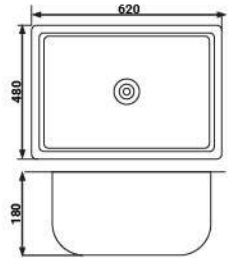

Size : 50x40x14cm
Bowl : Single
Thickness : 0.35mm
Surface : Polished
Waste : PVC

PRES-6248

Size : 62x48x18cm
Bowl : Single
Thickness : 0.55mm
Surface : Polished
Waste : Stainless

PRES-7540

Size : 75x40x14cm
Bowl : Single
Thickness : 0.35mm
Surface : Polished
Waste : PVC

PRES-9643

Size : 96x43x14cm
Bowl : Single
Thickness : 0.35mm
Surface : Polished
Waste : PVC

PRES-9643 L

Size : 96x43x14cm
Bowl : Single
Thickness : 0.35mm
Surface : Polished
Waste : PVC

PRES-9643 K

Size : 96x43x18cm
Bowl : Single
Thickness : 0.55mm
Surface : Polished
Waste : Stainless

PRES-8550 TRL

- Sink Size** : 85x50x18cm
Trolley Size : 83x48.2x78cm - 81cm (with leg extender)
Bowl : Double
Thickness : 0.55mm
Surface : Polished
Waste : Stainless
Features : Selang Afur PVC, Afur PVC, Sifon Plastik

PRESTILE

KITCHEN SINK WITH TROLLEY

PRES-10050 TRL

- Sink Size** : 100x50x18cm
- Trolley Size** : 98.2x48.2x78cm - 81cm (with leg extender)
- Bowl** : Single
- Thickness** : 0.55mm
- Surface** : Polished
- Waste** : Stainless
- Features** : Selang Afur PVC, Afur PVC, Sifon Plastik