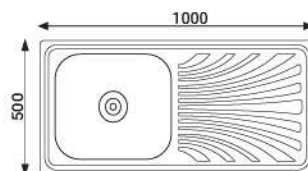

DOUBLE BASIN KITCHEN SINK

PRES-8550

Size : 85x50x18cm
Bowl : Double
Thickness : 0.55mm
Surface : Polished
Waste : Stainless

PRES-12050 P

Size : 120x50x15cm
Bowl : Double
Thickness : 0.55mm
Surface : Polished
Waste : PVC

PRES-12050 H

Size : 120x50x16cm
Bowl : Double
Thickness : 0.55mm
Surface : Polished
Waste : PVC

PRESTILE

KITCHEN SINK WITH TROLLEY

PRES-6248 TRL

- Sink Size** : 62x48x18cm
Trolley Size : 60.3x45.5x78cm - 81cm (with leg extender)
Bowl : Single
Thickness : 0.55mm
Surface : Polished
Waste : Stainless
Features : Selang Afur PVC, Afur PVC, Sifon Plastik

PRES-8550 TRL

- Sink Size** : 85x50x18cm
Trolley Size : 83x48.2x78cm - 81cm (with leg extender)
Bowl : Double
Thickness : 0.55mm
Surface : Polished
Waste : Stainless
Features : Selang Afur PVC, Afur PVC, Sifon Plastik

PRESTILE

KITCHEN SINK WITH TROLLEY

PRES-10050 TRL

- Sink Size** : 100x50x18cm
- Trolley Size** : 98.2x48.2x78cm - 81cm (with leg extender)
- Bowl** : Single
- Thickness** : 0.55mm
- Surface** : Polished
- Waste** : Stainless
- Features** : Selang Afur PVC, Afur PVC, Sifon Plastik