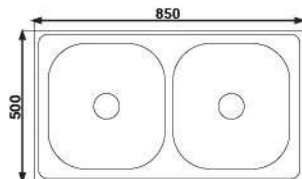

DOUBLE BASIN KITCHEN SINK

PRES-8550

Size : 85x50x18cm
Bowl : Double
Thickness : 0.55mm
Surface : Polished
Waste : Stainless

PRES-12050 P

Size : 120x50x15cm
Bowl : Double
Thickness : 0.55mm
Surface : Polished
Waste : PVC

PRES-12050 H

Size : 120x50x16cm
Bowl : Double
Thickness : 0.55mm
Surface : Polished
Waste : PVC

PRESTILE

KITCHEN SINK WITH TROLLEY

PRES-6248 TRL

- Sink Size** : 62x48x18cm
Trolley Size : 60.3x45.5x78cm - 81cm (with leg extender)
Bowl : Single
Thickness : 0.55mm
Surface : Polished
Waste : Stainless
Features : Selang Afur PVC, Afur PVC, Sifon Plastik

PRES-8550 TRL

- Sink Size** : 85x50x18cm
Trolley Size : 83x48.2x78cm - 81cm (with leg extender)
Bowl : Double
Thickness : 0.55mm
Surface : Polished
Waste : Stainless
Features : Selang Afur PVC, Afur PVC, Sifon Plastik

PRESTILE

KITCHEN SINK WITH TROLLEY

PRES-10050 TRL

- Sink Size** : 100x50x18cm
- Trolley Size** : 98.2x48.2x78cm - 81cm (with leg extender)
- Bowl** : Single
- Thickness** : 0.55mm
- Surface** : Polished
- Waste** : Stainless
- Features** : Selang Afur PVC, Afur PVC, Sifon Plastik