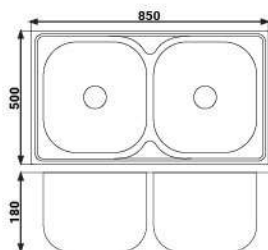

PRES-9643

Size : 96x43x14cm
Bowl : Single
Thickness : 0.35mm
Surface : Polished
Waste : PVC

PRES-9643 L

Size : 96x43x14cm
Bowl : Single
Thickness : 0.35mm
Surface : Polished
Waste : PVC

PRES-9643 K

Size : 96x43x18cm
Bowl : Single
Thickness : 0.55mm
Surface : Polished
Waste : Stainless

PRES-10050

Size : 100x50x18cm
Bowl : Single
Thickness : 0.55mm
Surface : Polished
Waste : Stainless

PRES-10050 N

Size : 100x50x19cm
Bowl : Single
Thickness : 0.55mm
Surface : Polished
Waste : Stainless

PRESTILE

DOUBLE BASIN KITCHEN SINK

PRES-8550

Size : 85x50x18cm
Bowl : Double
Thickness : 0.55mm
Surface : Polished
Waste : Stainless

PRES-12050 P

Size : 120x50x15cm
Bowl : Double
Thickness : 0.55mm
Surface : Polished
Waste : PVC

PRES-12050 H

Size : 120x50x16cm
Bowl : Double
Thickness : 0.55mm
Surface : Polished
Waste : PVC

PRESTILE

KITCHEN SINK WITH TROLLEY

PRES-6248 TRL

- Sink Size** : 62x48x18cm
Trolley Size : 60.3x45.5x78cm - 81cm (with leg extender)
Bowl : Single
Thickness : 0.55mm
Surface : Polished
Waste : Stainless
Features : Selang Afur PVC, Afur PVC, Sifon Plastik