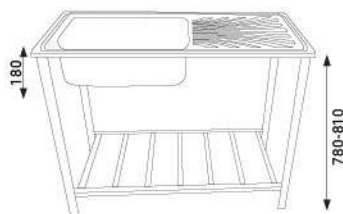

DOUBLE BASIN KITCHEN SINK

PRES-8550

Size : 85x50x18cm
Bowl : Double
Thickness : 0.55mm
Surface : Polished
Waste : Stainless

PRES-12050 P

Size : 120x50x15cm
Bowl : Double
Thickness : 0.55mm
Surface : Polished
Waste : PVC

PRES-12050 H

Size : 120x50x16cm
Bowl : Double
Thickness : 0.55mm
Surface : Polished
Waste : PVC

PRESTILE

KITCHEN SINK WITH TROLLEY

PRES-6248 TRL

- Sink Size** : 62x48x18cm
Trolley Size : 60.3x45.5x78cm - 81cm (with leg extender)
Bowl : Single
Thickness : 0.55mm
Surface : Polished
Waste : Stainless
Features : Selang Afur PVC, Afur PVC, Sifon Plastik

PRES-8550 TRL

- Sink Size** : 85x50x18cm
Trolley Size : 83x48.2x78cm - 81cm (with leg extender)
Bowl : Double
Thickness : 0.55mm
Surface : Polished
Waste : Stainless
Features : Selang Afur PVC, Afur PVC, Sifon Plastik

PRESTILE

KITCHEN SINK WITH TROLLEY

PRES-10050 TRL

- Sink Size** : 100x50x18cm
- Trolley Size** : 98.2x48.2x78cm - 81cm (with leg extender)
- Bowl** : Single
- Thickness** : 0.55mm
- Surface** : Polished
- Waste** : Stainless
- Features** : Selang Afur PVC, Afur PVC, Sifon Plastik