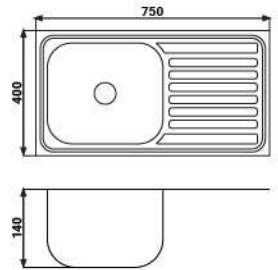

Size : 50x40x14cm
Bowl : Single
Thickness : 0.35mm
Surface : Polished
Waste : PVC

PRES-6248

Size : 62x48x18cm
Bowl : Single
Thickness : 0.55mm
Surface : Polished
Waste : Stainless

PRES-7540

Size : 75x40x14cm
Bowl : Single
Thickness : 0.35mm
Surface : Polished
Waste : PVC

PRES-7540 L

Size : 75x40x14cm
Bowl : Single
Thickness : 0.35mm
Surface : Polished
Waste : PVC

PRES-7545 K

Size : 75x45x19cm
Bowl : Single
Thickness : 0.55mm
Surface : Polished
Waste : Stainless

PRESTILE

SINGLE BASIN KITCHEN SINK

PRES-9643

Size : 96x43x14cm
Bowl : Single
Thickness : 0.35mm
Surface : Polished
Waste : PVC

PRES-9643 L

Size : 96x43x14cm
Bowl : Single
Thickness : 0.35mm
Surface : Polished
Waste : PVC

PRES-9643 K

Size : 96x43x18cm
Bowl : Single
Thickness : 0.55mm
Surface : Polished
Waste : Stainless

PRES-10050

Size : 100x50x18cm
Bowl : Single
Thickness : 0.55mm
Surface : Polished
Waste : Stainless

PRES-10050 N

Size : 100x50x19cm
Bowl : Single
Thickness : 0.55mm
Surface : Polished
Waste : Stainless

PRESTILE