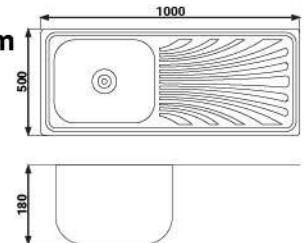

Size : 50x40x14cm
Bowl : Single
Thickness : 0.35mm
Surface : Polished
Waste : PVC

PRES-6248

Size : 62x48x18cm
Bowl : Single
Thickness : 0.55mm
Surface : Polished
Waste : Stainless

PRES-7540

Size : 75x40x14cm
Bowl : Single
Thickness : 0.35mm
Surface : Polished
Waste : PVC

PRES-9643

Size : 96x43x14cm
Bowl : Single
Thickness : 0.35mm
Surface : Polished
Waste : PVC

PRES-9643 L

Size : 96x43x14cm
Bowl : Single
Thickness : 0.35mm
Surface : Polished
Waste : PVC

PRES-9643 K

Size : 96x43x18cm
Bowl : Single
Thickness : 0.55mm
Surface : Polished
Waste : Stainless

PRES-10050

Size : 100x50x18cm
Bowl : Single
Thickness : 0.55mm
Surface : Polished
Waste : Stainless

PRES-10050 N

Size : 100x50x19cm
Bowl : Single
Thickness : 0.55mm
Surface : Polished
Waste : Stainless

PRESTILE

DOUBLE BASIN KITCHEN SINK

PRES-8550

Size : 85x50x18cm
Bowl : Double
Thickness : 0.55mm
Surface : Polished
Waste : Stainless

PRES-12050 P

Size : 120x50x15cm
Bowl : Double
Thickness : 0.55mm
Surface : Polished
Waste : PVC