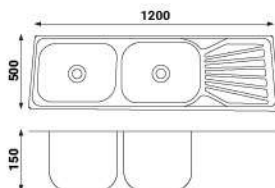

PRES-10050

Size : 100x50x18cm
Bowl : Single
Thickness : 0.55mm
Surface : Polished
Waste : Stainless

PRES-10050 N

Size : 100x50x19cm
Bowl : Single
Thickness : 0.55mm
Surface : Polished
Waste : Stainless

PRESTILE

DOUBLE BASIN KITCHEN SINK

PRES-8550

Size : 85x50x18cm
Bowl : Double
Thickness : 0.55mm
Surface : Polished
Waste : Stainless

PRES-12050 P

Size : 120x50x15cm
Bowl : Double
Thickness : 0.55mm
Surface : Polished
Waste : PVC

PRES-12050 H

Size : 120x50x16cm
Bowl : Double
Thickness : 0.55mm
Surface : Polished
Waste : PVC

PRESTILE

KITCHEN SINK WITH TROLLEY

PRES-6248 TRL

- Sink Size** : 62x48x18cm
Trolley Size : 60.3x45.5x78cm - 81cm (with leg extender)
Bowl : Single
Thickness : 0.55mm
Surface : Polished
Waste : Stainless
Features : Selang Afur PVC, Afur PVC, Sifon Plastik

PRES-8550 TRL

- Sink Size** : 85x50x18cm
Trolley Size : 83x48.2x78cm - 81cm (with leg extender)
Bowl : Double
Thickness : 0.55mm
Surface : Polished
Waste : Stainless
Features : Selang Afur PVC, Afur PVC, Sifon Plastik