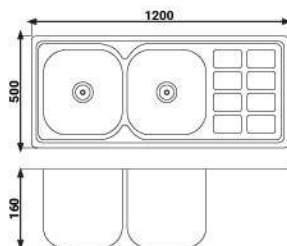

DOUBLE BASIN KITCHEN SINK

PRES-8550

Size : 85x50x18cm
Bowl : Double
Thickness : 0.55mm
Surface : Polished
Waste : Stainless

PRES-12050 P

Size : 120x50x15cm
Bowl : Double
Thickness : 0.55mm
Surface : Polished
Waste : PVC

PRES-12050 H

Size : 120x50x16cm
Bowl : Double
Thickness : 0.55mm
Surface : Polished
Waste : PVC

PRESTILE

KITCHEN SINK WITH TROLLEY

PRES-6248 TRL

- Sink Size** : 62x48x18cm
Trolley Size : 60.3x45.5x78cm - 81cm (with leg extender)
Bowl : Single
Thickness : 0.55mm
Surface : Polished
Waste : Stainless
Features : Selang Afur PVC, Afur PVC, Sifon Plastik

PRES-8550 TRL

- Sink Size** : 85x50x18cm
Trolley Size : 83x48.2x78cm - 81cm (with leg extender)
Bowl : Double
Thickness : 0.55mm
Surface : Polished
Waste : Stainless
Features : Selang Afur PVC, Afur PVC, Sifon Plastik

PRESTILE

KITCHEN SINK WITH TROLLEY

PRES-10050 TRL

- Sink Size** : 100x50x18cm
- Trolley Size** : 98.2x48.2x78cm - 81cm (with leg extender)
- Bowl** : Single
- Thickness** : 0.55mm
- Surface** : Polished
- Waste** : Stainless
- Features** : Selang Afur PVC, Afur PVC, Sifon Plastik