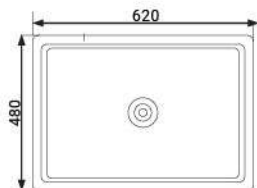

DOUBLE BASIN KITCHEN SINK

PRES-8550

Size : 85x50x18cm
Bowl : Double
Thickness : 0.55mm
Surface : Polished
Waste : Stainless

PRES-12050 P

Size : 120x50x15cm
Bowl : Double
Thickness : 0.55mm
Surface : Polished
Waste : PVC

PRES-12050 H

Size : 120x50x16cm
Bowl : Double
Thickness : 0.55mm
Surface : Polished
Waste : PVC

PRESTILE

KITCHEN SINK WITH TROLLEY

PRES-6248 TRL

- Sink Size** : 62x48x18cm
Trolley Size : 60.3x45.5x78cm - 81cm (with leg extender)
Bowl : Single
Thickness : 0.55mm
Surface : Polished
Waste : Stainless
Features : Selang Afur PVC, Afur PVC, Sifon Plastik

PRES-8550 TRL

- Sink Size** : 85x50x18cm
Trolley Size : 83x48.2x78cm - 81cm (with leg extender)
Bowl : Double
Thickness : 0.55mm
Surface : Polished
Waste : Stainless
Features : Selang Afur PVC, Afur PVC, Sifon Plastik

PRESTILE

KITCHEN SINK WITH TROLLEY

PRES-10050 TRL

- Sink Size** : 100x50x18cm
- Trolley Size** : 98.2x48.2x78cm - 81cm (with leg extender)
- Bowl** : Single
- Thickness** : 0.55mm
- Surface** : Polished
- Waste** : Stainless
- Features** : Selang Afur PVC, Afur PVC, Sifon Plastik