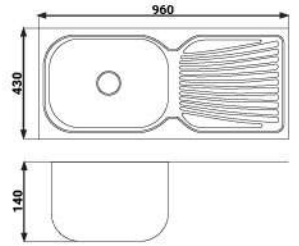

Size : 50x40x14cm
Bowl : Single
Thickness : 0.35mm
Surface : Polished
Waste : PVC

PRES-6248

Size : 62x48x18cm
Bowl : Single
Thickness : 0.55mm
Surface : Polished
Waste : Stainless

PRES-7540

Size : 75x40x14cm
Bowl : Single
Thickness : 0.35mm
Surface : Polished
Waste : PVC

PRES-7540 L

Size : 75x40x14cm
Bowl : Single
Thickness : 0.35mm
Surface : Polished
Waste : PVC

PRES-7545 K

Size : 75x45x19cm
Bowl : Single
Thickness : 0.55mm
Surface : Polished
Waste : Stainless

PRESTILE

SINGLE BASIN KITCHEN SINK

PRES-9643

Size : 96x43x14cm
Bowl : Single
Thickness : 0.35mm
Surface : Polished
Waste : PVC

PRES-9643 L

Size : 96x43x14cm
Bowl : Single
Thickness : 0.35mm
Surface : Polished
Waste : PVC

PRES-9643 K

Size : 96x43x18cm
Bowl : Single
Thickness : 0.55mm
Surface : Polished
Waste : Stainless

PRES-10050

Size : 100x50x18cm
Bowl : Single
Thickness : 0.55mm
Surface : Polished
Waste : Stainless

PRES-10050 N

Size : 100x50x19cm
Bowl : Single
Thickness : 0.55mm
Surface : Polished
Waste : Stainless

PRESTILE