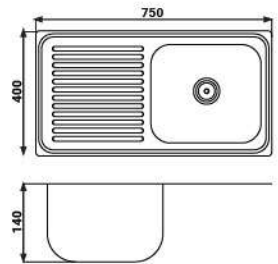

Size : 50x40x14cm
Bowl : Single
Thickness : 0.35mm
Surface : Polished
Waste : PVC

PRES-6248

Size : 62x48x18cm
Bowl : Single
Thickness : 0.55mm
Surface : Polished
Waste : Stainless

PRES-7540

Size : 75x40x14cm
Bowl : Single
Thickness : 0.35mm
Surface : Polished
Waste : PVC

PRES-7540 L

Size : 75x40x14cm
Bowl : Single
Thickness : 0.35mm
Surface : Polished
Waste : PVC

PRES-7545 K

Size : 75x45x19cm
Bowl : Single
Thickness : 0.55mm
Surface : Polished
Waste : Stainless

PRESTILE

SINGLE BASIN KITCHEN SINK

PRES-9643

Size : 96x43x14cm
Bowl : Single
Thickness : 0.35mm
Surface : Polished
Waste : PVC

PRES-9643 L

Size : 96x43x14cm
Bowl : Single
Thickness : 0.35mm
Surface : Polished
Waste : PVC

PRES-9643 K

Size : 96x43x18cm
Bowl : Single
Thickness : 0.55mm
Surface : Polished
Waste : Stainless

PRES-10050

Size : 100x50x18cm
Bowl : Single
Thickness : 0.55mm
Surface : Polished
Waste : Stainless

PRES-10050 N

Size : 100x50x19cm
Bowl : Single
Thickness : 0.55mm
Surface : Polished
Waste : Stainless

PRESTILE