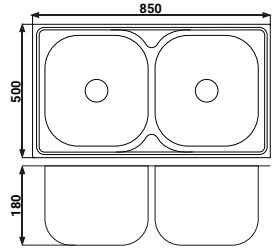

100%
Stainless

Pemasangan
Mudah

Harga
Terjangkau

Variasi
Ukuran

Include
Afur Pembuangan

DOUBLE BASIN KITCHEN SINK

PRES-8550

Size : 85x50x18cm
 Bowl : Double
 Thickness : 0.55mm
 Surface : Polished
 Waste : Stainless

PRES-12050 P

Size : 120x50x15cm
 Bowl : Double
 Thickness : 0.55mm
 Surface : Polished
 Waste : PVC

PRES-12050 D

Size : 120x50x18cm
 Bowl : Double
 Thickness : 0.55mm
 Surface : Polished
 Waste : Stainless

- Sink Size** : 62x48x18cm
- Trolley Size** : 60.3x45.5x78cm - 81cm (with leg extender)
- Bowl** : Single
- Thickness** : 0.55mm
- Surface** : Polished
- Waste** : Stainless
- Features** : Hose PVC, Afur PVC

PRES-8550 TRL

- Sink Size** : 85x50x18cm
- Trolley Size** : 83x48.2x78cm - 81cm (with leg extender)
- Bowl** : Double
- Thickness** : 0.55mm
- Surface** : Polished
- Waste** : Stainless
- Features** : Hose PVC, Afur PVC