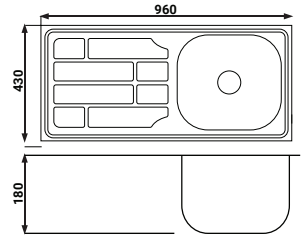

Size : 96x43x14cm
Bowl : Single
Thickness : 0.35mm
Surface : Polished
Waste : PVC

PRES-9643 L

Size : 96x43x14cm
Bowl : Single
Thickness : 0.35mm
Surface : Polished
Waste : PVC

PRES-9643 K

Size : 96x43x18cm
Bowl : Single
Thickness : 0.55mm
Surface : Polished
Waste : Stainless

PRES-10050

Size : 100x50x18cm
Bowl : Single
Thickness : 0.55mm
Surface : Polished
Waste : Stainless

PRES-10050 N

Size : 100x50x19cm
Bowl : Single
Thickness : 0.55mm
Surface : Polished
Waste : Stainless

Tahan Gores

PRES-12050 P

Size : 120x50x15cm
 Bowl : Double
 Thickness : 0.55mm
 Surface : Polished
 Waste : PVC

PRES-12050 D

Size : 120x50x18cm
 Bowl : Double
 Thickness : 0.55mm
 Surface : Polished
 Waste : Stainless

- Sink Size** : 62x48x18cm
- Trolley Size** : 60.3x45.5x78cm - 81cm (with leg extender)
- Bowl** : Single
- Thickness** : 0.55mm
- Surface** : Polished
- Waste** : Stainless
- Features** : Hose PVC, Afur PVC