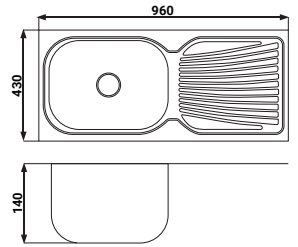

PRES-7540

Size : 75x40x14cm
Bowl : Single
Thickness : 0.35mm
Surface : Polished
Waste : PVC

PRES-7540 L

Size : 75x40x14cm
Bowl : Single
Thickness : 0.35mm
Surface : Polished
Waste : PVC

PRES-7545 K

Size : 75x45x19cm
Bowl : Single
Thickness : 0.55mm
Surface : Polished
Waste : Stainless

Size : 96x43x14cm
Bowl : Single
Thickness : 0.35mm
Surface : Polished
Waste : PVC

PRES-9643 L

Size : 96x43x14cm
Bowl : Single
Thickness : 0.35mm
Surface : Polished
Waste : PVC

PRES-9643 K

Size : 96x43x18cm
Bowl : Single
Thickness : 0.55mm
Surface : Polished
Waste : Stainless

PRES-10050

Size : 100x50x18cm
Bowl : Single
Thickness : 0.55mm
Surface : Polished
Waste : Stainless

PRES-10050 N

Size : 100x50x19cm
Bowl : Single
Thickness : 0.55mm
Surface : Polished
Waste : Stainless

Tahan Gores

PRES-12050 P

Size : 120x50x15cm
 Bowl : Double
 Thickness : 0.55mm
 Surface : Polished
 Waste : PVC

PRES-12050 D

Size : 120x50x18cm
 Bowl : Double
 Thickness : 0.55mm
 Surface : Polished
 Waste : Stainless