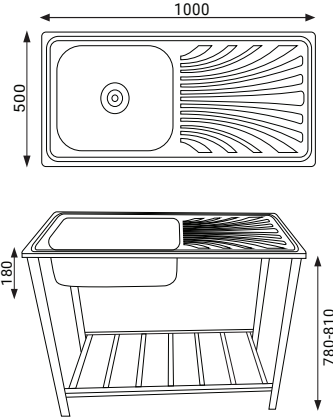

PRES-12050 P

Size : 120x50x15cm
 Bowl : Double
 Thickness : 0.55mm
 Surface : Polished
 Waste : PVC

PRES-12050 D

Size : 120x50x18cm
 Bowl : Double
 Thickness : 0.55mm
 Surface : Polished
 Waste : Stainless

- Sink Size** : 62x48x18cm
- Trolley Size** : 60.3x45.5x78cm - 81cm (with leg extender)
- Bowl** : Single
- Thickness** : 0.55mm
- Surface** : Polished
- Waste** : Stainless
- Features** : Hose PVC, Afur PVC

PRES-8550 TRL

- Sink Size** : 85x50x18cm
- Trolley Size** : 83x48.2x78cm - 81cm (with leg extender)
- Bowl** : Double
- Thickness** : 0.55mm
- Surface** : Polished
- Waste** : Stainless
- Features** : Hose PVC, Afur PVC

- Sink Size** : 100x50x18cm
- Trolley Size** : 98.2x48.2x78cm - 81cm (with leg extender)
- Bowl** : Single
- Thickness** : 0.55mm
- Surface** : Polished
- Waste** : Stainless
- Features** : Hose PVC, Afur PVC