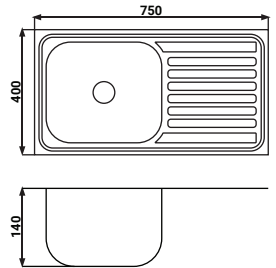

SINGLE BASIN KITCHEN SINK

PRES-5040

Size : 50x40x14cm
Bowl : Single
Thickness : 0.35mm
Surface : Polished
Waste : PVC

PRES-6248

Size : 62x48x18cm
Bowl : Single
Thickness : 0.55mm
Surface : Polished
Waste : Stainless

PRES-7540

Size : 75x40x14cm
Bowl : Single
Thickness : 0.35mm
Surface : Polished
Waste : PVC

PRES-7540 L

Size : 75x40x14cm
Bowl : Single
Thickness : 0.35mm
Surface : Polished
Waste : PVC

PRES-7545 K

Size : 75x45x19cm
Bowl : Single
Thickness : 0.55mm
Surface : Polished
Waste : Stainless

Size : 96x43x14cm
Bowl : Single
Thickness : 0.35mm
Surface : Polished
Waste : PVC

PRES-9643 L

Size : 96x43x14cm
Bowl : Single
Thickness : 0.35mm
Surface : Polished
Waste : PVC

PRES-9643 K

Size : 96x43x18cm
Bowl : Single
Thickness : 0.55mm
Surface : Polished
Waste : Stainless

- Sink Size** : 62x48x18cm
- Trolley Size** : 60.3x45.5x78cm - 81cm (with leg extender)
- Bowl** : Single
- Thickness** : 0.55mm
- Surface** : Polished
- Waste** : Stainless
- Features** : Hose PVC, Afur PVC