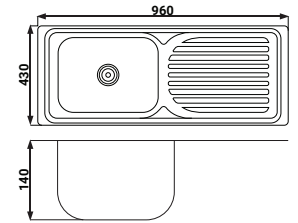

PRES-7540

Size : 75x40x14cm
Bowl : Single
Thickness : 0.35mm
Surface : Polished
Waste : PVC

PRES-7540 L

Size : 75x40x14cm
Bowl : Single
Thickness : 0.35mm
Surface : Polished
Waste : PVC

PRES-7545 K

Size : 75x45x19cm
Bowl : Single
Thickness : 0.55mm
Surface : Polished
Waste : Stainless

Size : 96x43x14cm
Bowl : Single
Thickness : 0.35mm
Surface : Polished
Waste : PVC

PRES-9643 L

Size : 96x43x14cm
Bowl : Single
Thickness : 0.35mm
Surface : Polished
Waste : PVC

PRES-9643 K

Size : 96x43x18cm
Bowl : Single
Thickness : 0.55mm
Surface : Polished
Waste : Stainless

PRES-12050 P

Size : 120x50x15cm
 Bowl : Double
 Thickness : 0.55mm
 Surface : Polished
 Waste : PVC

PRES-12050 D

Size : 120x50x18cm
 Bowl : Double
 Thickness : 0.55mm
 Surface : Polished
 Waste : Stainless

- Sink Size** : 62x48x18cm
- Trolley Size** : 60.3x45.5x78cm - 81cm (with leg extender)
- Bowl** : Single
- Thickness** : 0.55mm
- Surface** : Polished
- Waste** : Stainless
- Features** : Hose PVC, Afur PVC