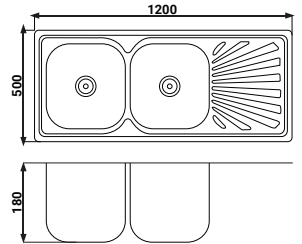

PRES-12050 P

Size : 120x50x15cm
 Bowl : Double
 Thickness : 0.55mm
 Surface : Polished
 Waste : PVC

PRES-12050 D

Size : 120x50x18cm
 Bowl : Double
 Thickness : 0.55mm
 Surface : Polished
 Waste : Stainless

- Sink Size** : 62x48x18cm
- Trolley Size** : 60.3x45.5x78cm - 81cm (with leg extender)
- Bowl** : Single
- Thickness** : 0.55mm
- Surface** : Polished
- Waste** : Stainless
- Features** : Hose PVC, Afur PVC

PRES-8550 TRL

- Sink Size** : 85x50x18cm
- Trolley Size** : 83x48.2x78cm - 81cm (with leg extender)
- Bowl** : Double
- Thickness** : 0.55mm
- Surface** : Polished
- Waste** : Stainless
- Features** : Hose PVC, Afur PVC

- Sink Size** : 100x50x18cm
- Trolley Size** : 98.2x48.2x78cm - 81cm (with leg extender)
- Bowl** : Single
- Thickness** : 0.55mm
- Surface** : Polished
- Waste** : Stainless
- Features** : Hose PVC, Afur PVC