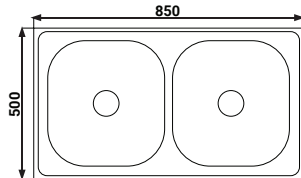

PRES-12050 P

Size : 120x50x15cm
 Bowl : Double
 Thickness : 0.55mm
 Surface : Polished
 Waste : PVC

PRES-12050 D

Size : 120x50x18cm
 Bowl : Double
 Thickness : 0.55mm
 Surface : Polished
 Waste : Stainless

- Sink Size** : 62x48x18cm
- Trolley Size** : 60.3x45.5x78cm - 81cm (with leg extender)
- Bowl** : Single
- Thickness** : 0.55mm
- Surface** : Polished
- Waste** : Stainless
- Features** : Hose PVC, Afur PVC

PRES-8550 TRL

- Sink Size** : 85x50x18cm
- Trolley Size** : 83x48.2x78cm - 81cm (with leg extender)
- Bowl** : Double
- Thickness** : 0.55mm
- Surface** : Polished
- Waste** : Stainless
- Features** : Hose PVC, Afur PVC

- Sink Size** : 100x50x18cm
- Trolley Size** : 98.2x48.2x78cm - 81cm (with leg extender)
- Bowl** : Single
- Thickness** : 0.55mm
- Surface** : Polished
- Waste** : Stainless
- Features** : Hose PVC, Afur PVC