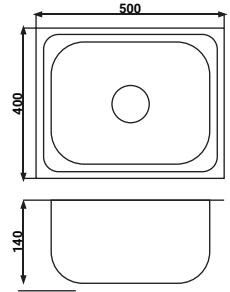

Size : 50x40x14cm
Bowl : Single
Thickness : 0.35mm
Surface : Polished
Waste : PVC