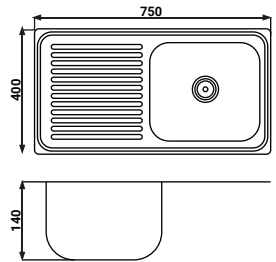

PRES-7540

Size : 75x40x14cm
Bowl : Single
Thickness : 0.35mm
Surface : Polished
Waste : PVC

PRES-7540 L

Size : 75x40x14cm
Bowl : Single
Thickness : 0.35mm
Surface : Polished
Waste : PVC

PRES-7545 K

Size : 75x45x19cm
Bowl : Single
Thickness : 0.55mm
Surface : Polished
Waste : Stainless

Size : 96x43x14cm
Bowl : Single
Thickness : 0.35mm
Surface : Polished
Waste : PVC

PRES-9643 L

Size : 96x43x14cm
Bowl : Single
Thickness : 0.35mm
Surface : Polished
Waste : PVC

PRES-9643 K

Size : 96x43x18cm
Bowl : Single
Thickness : 0.55mm
Surface : Polished
Waste : Stainless

- Sink Size** : 62x48x18cm
- Trolley Size** : 60.3x45.5x78cm - 81cm (with leg extender)
- Bowl** : Single
- Thickness** : 0.55mm
- Surface** : Polished
- Waste** : Stainless
- Features** : Hose PVC, Afur PVC

- Sink Size** : 100x50x18cm
- Trolley Size** : 98.2x48.2x78cm - 81cm (with leg extender)
- Bowl** : Single
- Thickness** : 0.55mm
- Surface** : Polished
- Waste** : Stainless
- Features** : Hose PVC, Afur PVC