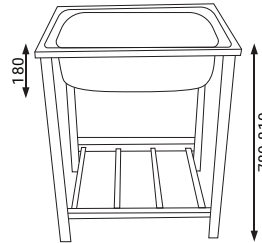

PRES-12050 P

Size : 120x50x15cm
 Bowl : Double
 Thickness : 0.55mm
 Surface : Polished
 Waste : PVC

PRES-12050 D

Size : 120x50x18cm
 Bowl : Double
 Thickness : 0.55mm
 Surface : Polished
 Waste : Stainless

- Sink Size** : 62x48x18cm
- Trolley Size** : 60.3x45.5x78cm - 81cm (with leg extender)
- Bowl** : Single
- Thickness** : 0.55mm
- Surface** : Polished
- Waste** : Stainless
- Features** : Hose PVC, Afur PVC

PRES-8550 TRL

- Sink Size** : 85x50x18cm
- Trolley Size** : 83x48.2x78cm - 81cm (with leg extender)
- Bowl** : Double
- Thickness** : 0.55mm
- Surface** : Polished
- Waste** : Stainless
- Features** : Hose PVC, Afur PVC

- Sink Size** : 100x50x18cm
- Trolley Size** : 98.2x48.2x78cm - 81cm (with leg extender)
- Bowl** : Single
- Thickness** : 0.55mm
- Surface** : Polished
- Waste** : Stainless
- Features** : Hose PVC, Afur PVC