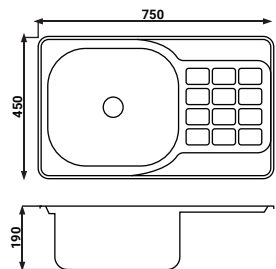

PRES-7540

Size : 75x40x14cm
Bowl : Single
Thickness : 0.35mm
Surface : Polished
Waste : PVC

PRES-7540 L

Size : 75x40x14cm
Bowl : Single
Thickness : 0.35mm
Surface : Polished
Waste : PVC

PRES-7545 K

Size : 75x45x19cm
Bowl : Single
Thickness : 0.55mm
Surface : Polished
Waste : Stainless

Size : 96x43x14cm
Bowl : Single
Thickness : 0.35mm
Surface : Polished
Waste : PVC

PRES-9643 L

Size : 96x43x14cm
Bowl : Single
Thickness : 0.35mm
Surface : Polished
Waste : PVC

PRES-9643 K

Size : 96x43x18cm
Bowl : Single
Thickness : 0.55mm
Surface : Polished
Waste : Stainless

- Sink Size** : 62x48x18cm
- Trolley Size** : 60.3x45.5x78cm - 81cm (with leg extender)
- Bowl** : Single
- Thickness** : 0.55mm
- Surface** : Polished
- Waste** : Stainless
- Features** : Hose PVC, Afur PVC

- Sink Size** : 100x50x18cm
- Trolley Size** : 98.2x48.2x78cm - 81cm (with leg extender)
- Bowl** : Single
- Thickness** : 0.55mm
- Surface** : Polished
- Waste** : Stainless
- Features** : Hose PVC, Afur PVC