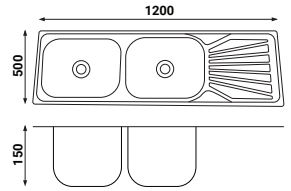

Size : 96x43x14cm
Bowl : Single
Thickness : 0.35mm
Surface : Polished
Waste : PVC

PRES-9643 L

Size : 96x43x14cm
Bowl : Single
Thickness : 0.35mm
Surface : Polished
Waste : PVC

PRES-9643 K

Size : 96x43x18cm
Bowl : Single
Thickness : 0.55mm
Surface : Polished
Waste : Stainless

100%
Stainless

Pemasangan
Mudah

Harga
Terjangkau

Variasi
Ukuran

Include
Afur Pembuangan

DOUBLE BASIN KITCHEN SINK

PRES-8550

Size : 85x50x18cm
 Bowl : Double
 Thickness : 0.55mm
 Surface : Polished
 Waste : Stainless

PRES-12050 P

Size : 120x50x15cm
 Bowl : Double
 Thickness : 0.55mm
 Surface : Polished
 Waste : PVC

PRES-12050 D

Size : 120x50x18cm
 Bowl : Double
 Thickness : 0.55mm
 Surface : Polished
 Waste : Stainless

- Sink Size** : 62x48x18cm
- Trolley Size** : 60.3x45.5x78cm - 81cm (with leg extender)
- Bowl** : Single
- Thickness** : 0.55mm
- Surface** : Polished
- Waste** : Stainless
- Features** : Hose PVC, Afur PVC