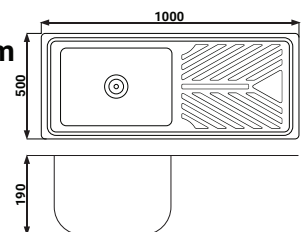

Size : 96x43x14cm
Bowl : Single
Thickness : 0.35mm
Surface : Polished
Waste : PVC

PRES-9643 L

Size : 96x43x14cm
Bowl : Single
Thickness : 0.35mm
Surface : Polished
Waste : PVC

PRES-9643 K

Size : 96x43x18cm
Bowl : Single
Thickness : 0.55mm
Surface : Polished
Waste : Stainless

PRES-10050

Size : 100x50x18cm
Bowl : Single
Thickness : 0.55mm
Surface : Polished
Waste : Stainless

PRES-10050 N

Size : 100x50x19cm
Bowl : Single
Thickness : 0.55mm
Surface : Polished
Waste : Stainless

Tahan Gores

PRES-12050 P

Size : 120x50x15cm
 Bowl : Double
 Thickness : 0.55mm
 Surface : Polished
 Waste : PVC

PRES-12050 D

Size : 120x50x18cm
 Bowl : Double
 Thickness : 0.55mm
 Surface : Polished
 Waste : Stainless

- Sink Size** : 62x48x18cm
- Trolley Size** : 60.3x45.5x78cm - 81cm (with leg extender)
- Bowl** : Single
- Thickness** : 0.55mm
- Surface** : Polished
- Waste** : Stainless
- Features** : Hose PVC, Afur PVC