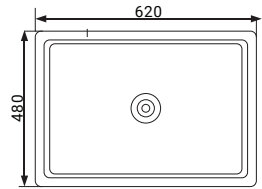

PRES-12050 P

Size : 120x50x15cm
 Bowl : Double
 Thickness : 0.55mm
 Surface : Polished
 Waste : PVC

PRES-12050 D

Size : 120x50x18cm
 Bowl : Double
 Thickness : 0.55mm
 Surface : Polished
 Waste : Stainless

- Sink Size** : 62x48x18cm
- Trolley Size** : 60.3x45.5x78cm - 81cm (with leg extender)
- Bowl** : Single
- Thickness** : 0.55mm
- Surface** : Polished
- Waste** : Stainless
- Features** : Hose PVC, Afur PVC

PRES-8550 TRL

- Sink Size** : 85x50x18cm
- Trolley Size** : 83x48.2x78cm - 81cm (with leg extender)
- Bowl** : Double
- Thickness** : 0.55mm
- Surface** : Polished
- Waste** : Stainless
- Features** : Hose PVC, Afur PVC

- Sink Size** : 100x50x18cm
- Trolley Size** : 98.2x48.2x78cm - 81cm (with leg extender)
- Bowl** : Single
- Thickness** : 0.55mm
- Surface** : Polished
- Waste** : Stainless
- Features** : Hose PVC, Afur PVC