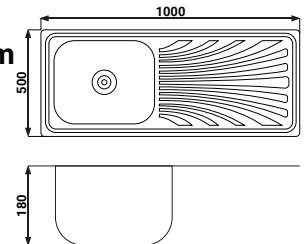

PRES-7540

Size : 75x40x14cm
Bowl : Single
Thickness : 0.35mm
Surface : Polished
Waste : PVC

PRES-7540 L

Size : 75x40x14cm
Bowl : Single
Thickness : 0.35mm
Surface : Polished
Waste : PVC

PRES-7545 K

Size : 75x45x19cm
Bowl : Single
Thickness : 0.55mm
Surface : Polished
Waste : Stainless

Size : 96x43x14cm
Bowl : Single
Thickness : 0.35mm
Surface : Polished
Waste : PVC

PRES-9643 L

Size : 96x43x14cm
Bowl : Single
Thickness : 0.35mm
Surface : Polished
Waste : PVC

PRES-9643 K

Size : 96x43x18cm
Bowl : Single
Thickness : 0.55mm
Surface : Polished
Waste : Stainless

PRES-10050

Size : 100x50x18cm
Bowl : Single
Thickness : 0.55mm
Surface : Polished
Waste : Stainless

PRES-10050 N

Size : 100x50x19cm
Bowl : Single
Thickness : 0.55mm
Surface : Polished
Waste : Stainless

Tahan Gores

PRES-12050 P

Size : 120x50x15cm
 Bowl : Double
 Thickness : 0.55mm
 Surface : Polished
 Waste : PVC

PRES-12050 D

Size : 120x50x18cm
 Bowl : Double
 Thickness : 0.55mm
 Surface : Polished
 Waste : Stainless