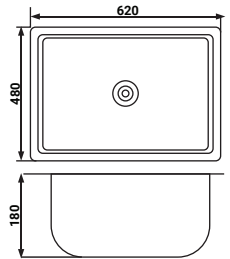

PRES-7540

Size : 75x40x14cm
Bowl : Single
Thickness : 0.35mm
Surface : Polished
Waste : PVC

PRES-7540 L

Size : 75x40x14cm
Bowl : Single
Thickness : 0.35mm
Surface : Polished
Waste : PVC

PRES-7545 K

Size : 75x45x19cm
Bowl : Single
Thickness : 0.55mm
Surface : Polished
Waste : Stainless

Size : 96x43x14cm
Bowl : Single
Thickness : 0.35mm
Surface : Polished
Waste : PVC

PRES-9643 L

Size : 96x43x14cm
Bowl : Single
Thickness : 0.35mm
Surface : Polished
Waste : PVC

PRES-9643 K

Size : 96x43x18cm
Bowl : Single
Thickness : 0.55mm
Surface : Polished
Waste : Stainless

- Sink Size** : 62x48x18cm
- Trolley Size** : 60.3x45.5x78cm - 81cm (with leg extender)
- Bowl** : Single
- Thickness** : 0.55mm
- Surface** : Polished
- Waste** : Stainless
- Features** : Hose PVC, Afur PVC

- Sink Size** : 100x50x18cm
- Trolley Size** : 98.2x48.2x78cm - 81cm (with leg extender)
- Bowl** : Single
- Thickness** : 0.55mm
- Surface** : Polished
- Waste** : Stainless
- Features** : Hose PVC, Afur PVC