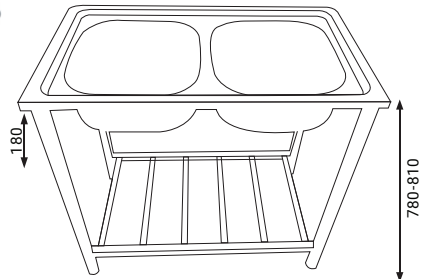

PRES-12050 P

Size : 120x50x15cm
 Bowl : Double
 Thickness : 0.55mm
 Surface : Polished
 Waste : PVC

PRES-12050 D

Size : 120x50x18cm
 Bowl : Double
 Thickness : 0.55mm
 Surface : Polished
 Waste : Stainless

- Sink Size** : 62x48x18cm
- Trolley Size** : 60.3x45.5x78cm - 81cm (with leg extender)
- Bowl** : Single
- Thickness** : 0.55mm
- Surface** : Polished
- Waste** : Stainless
- Features** : Hose PVC, Afur PVC

PRES-8550 TRL

- Sink Size** : 85x50x18cm
- Trolley Size** : 83x48.2x78cm - 81cm (with leg extender)
- Bowl** : Double
- Thickness** : 0.55mm
- Surface** : Polished
- Waste** : Stainless
- Features** : Hose PVC, Afur PVC

- Sink Size** : 100x50x18cm
- Trolley Size** : 98.2x48.2x78cm - 81cm (with leg extender)
- Bowl** : Single
- Thickness** : 0.55mm
- Surface** : Polished
- Waste** : Stainless
- Features** : Hose PVC, Afur PVC